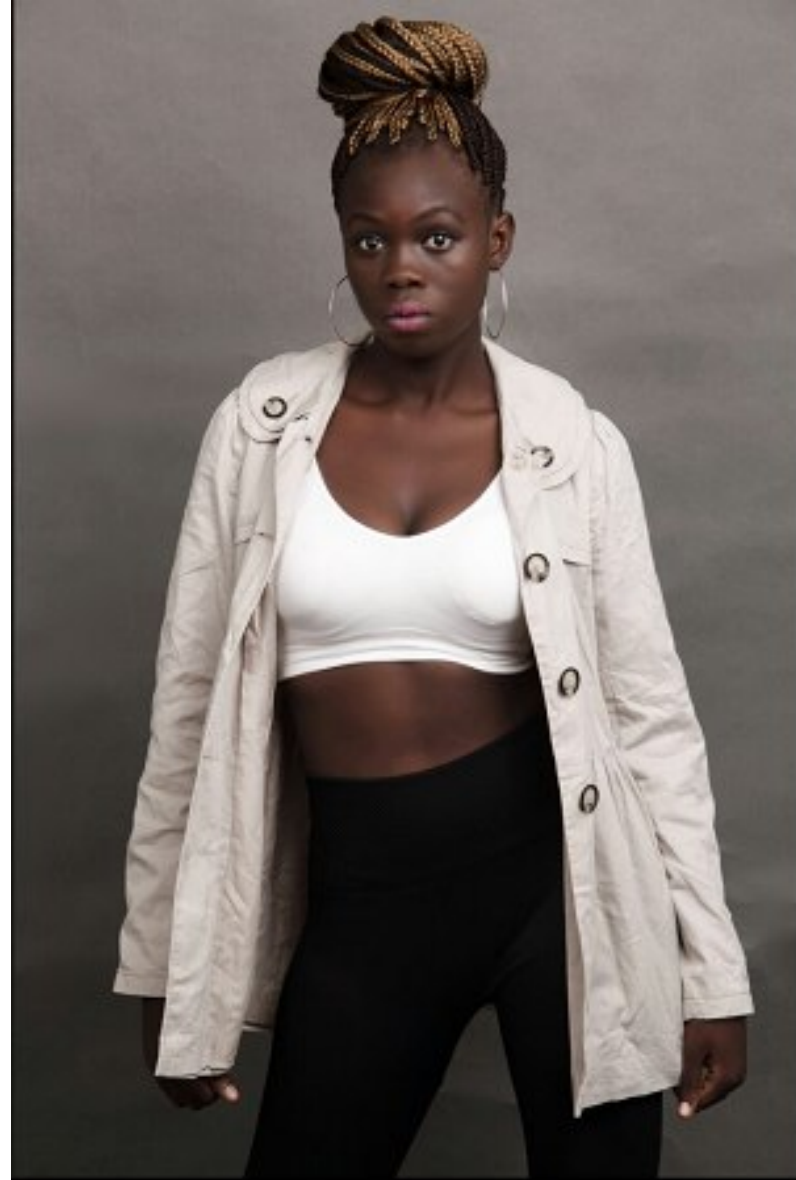

RAHILA NAMAHA

Height 170cm/5'7" Hair Black

RAHILA NAMAHA

Height 170cm/5'7" Hair Black

RAHILA NAMAHI

Height 170cm/5'7" Hair Black